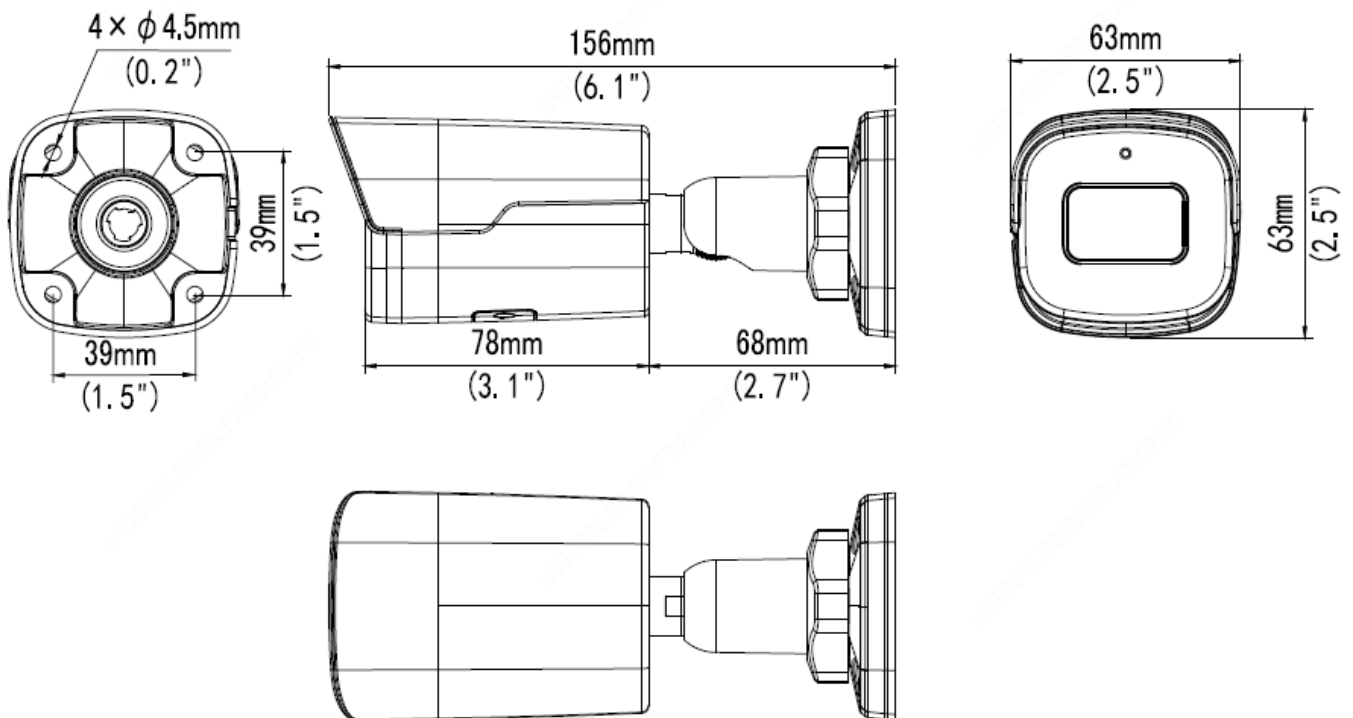

## Key Features

- High quality image with 8MP, 1/2.7"CMOS sensor
- 8MP (3840\*2160)@20fps; 5MP (3072\*1728)@30/25fps; 4MP (2560\*1440)@30/25fps; 2MP (1920\*1080) @30/25fps
- Ultra 265, H.265, H.264, MJPEG
- Smart intrusion prevention, include cross line, intrusion, enter area, leave area detection
- Based on target classification, smart intrusion prevention significantly reduce false alarm caused by leaves, birds and lights etc., accurately focus on human and, motor vehicle and non-motor vehicle
- Intelligent People Flow Counting and Crowd Density Monitoring
- 120dB true WDR technology enables clear image in strong light scene
- Support 9:16 Corridor Mode
- Built-in Mic
- Smart IR, up to 30m (98ft) IR distance
- Supports 256 G Micro SD card
- IP67 protection

	UL (UL 62368-1, 2nd Ed., Issue Date: 2014-12-01)
Environment	CE-RoHS (2011/65/EU;(EU)2015/863); WEEE (2012/19/EU); Reach (Regulation (EC) No 1907/2006)
Protection	IP67 (IEC 60529:1989+AMD1:1999+AMD2:2013)
<b>General</b>	
Power	DC 12V±25%, PoE (IEEE 802.3af)
	Power consumption: Max 6.0W
Power Interface	Ø 5.5mm coaxial power plug
Dimensions (L × W × H)	156 × 63 × 63mm (6.1" × 2.5" × 2.5")
Weight	0.41kg ( 0.90lb)
Material	Metal
Working Environment	-30°C ~ 60°C (-22°F ~ 140°F), Humidity: ≤95% RH (non-condensing)
Storage Environment	-30°C ~ 60°C (-22°F ~ 140°F), Humidity: ≤95% RH (non-condensing)
Surge Protection	4KV
Reset Button	Supported

## Dimensions